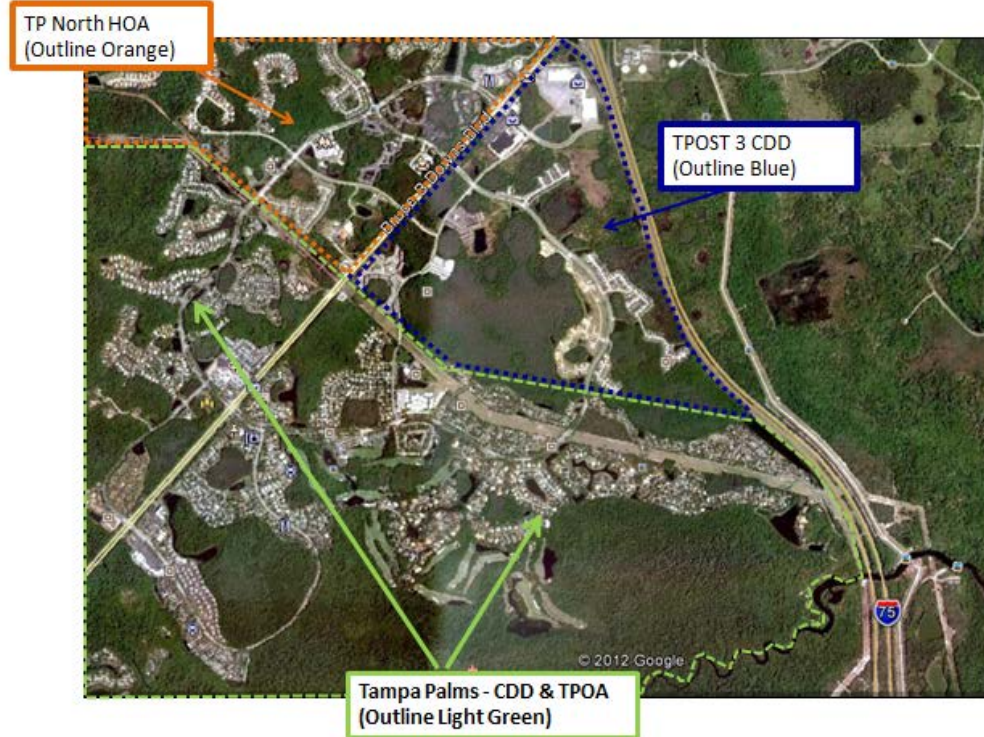

## Where Is Tampa Palms?

Tampa Palms is located along Bruce B Downs just south of the I 75 / BB Downs intersection. North of Tampa Palms lies the numerous communities of New Tampa: south of Tampa Palms is USF, Moffitt Cancer Center & the Haley VA Hospital.

Tampa Palms is bordered on the northwest by the Tampa Palms North HOA and to the northeast by TPOST 3 CDD.